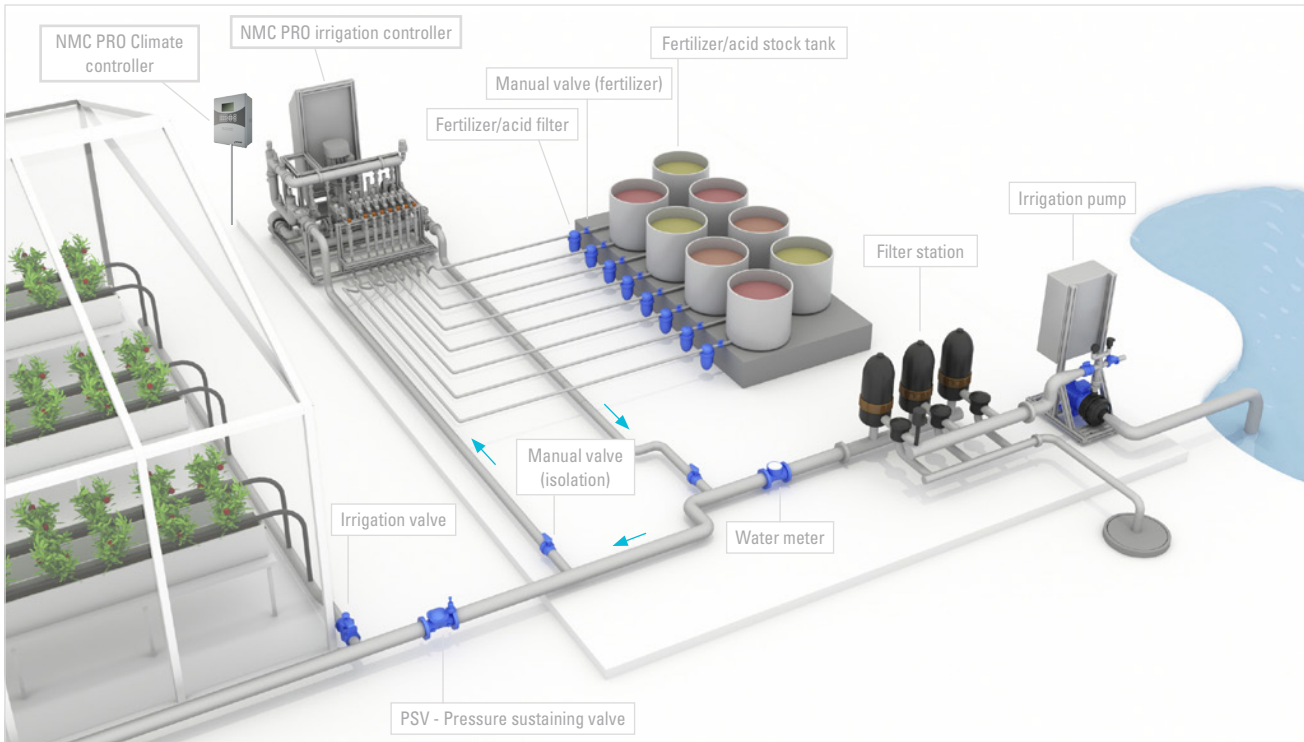

HIGHLIGHTS & BENEFITS

- Advanced climate control management
- Real-time climate control
- Control of up to 4 climate zones in a single controller
- Installation of up to 50 zones in a single network
- Easy integration with NMCnet software for carrying out climate control, operations and management, and with a graphic module for monitoring and analyzing controller performance
- Weather station data sharing with all controllers in the same network
- New temperature and humidity measuring box design, enabling longer durability

FEATURES & FUNCTIONALITY

The NMC PRO Climate can control diverse modules and components in a greenhouse, including:

- Vents – top and side
- Screens – shading and energy
- Heating – ON/OFF heating and up to 5 water heating networks per zone; upgraded heating network algorithm enables high calculation accuracy, performance and energy efficiency
- Misting – up to 8 misting valves per zone with PID control by temperature, RH and VPD triggers
- Fan and pad – up to 8 fan stages per zone controlled by temperature, RH and/or time (integrated air inlet control)
- Air circulation – controlled by time and/or trigger, temperature and RH
- CO₂ level – active and passive action
- Crop protection – 4-step process: prepare, spray, process, purge
- Lighting – up to 4 strings per zone, cyclic or fixed operations

TYPICAL INSTALLATION

NMC PRO Climate controller next to NetaJet with NMC PRO irrigation controller

ORDER DETAILS

#	SAP #	DESCRIPTION	REMARKS
1	74340-xxxxxx	NMC PRO Climate - 1 zone	NMC PRO Climate - 11 analog inputs, 8 digital inputs, 24 outputs
2	74340-xxxxxx	NMC PRO Climate - 2 zones	NMC PRO Climate - 11 analog inputs, 8 digital inputs, 40 outputs
3	74340-xxxxxx	NMC PRO Climate - 3-4 zones	NMC PRO Climate - 22 analog inputs, 8 digital inputs, 64 outputs
4	74340-xxxxxx	NMC PRO Climate - up to 4 zones	NMC PRO Climate - 44 analog inputs, 8 digital inputs, up to 256 outputs